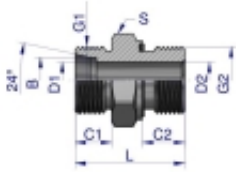

## Przyłączka hydrauliczna metryczna BB (XGE) M26x1.5 18L x M18x1.5 ED Waryński ( sprzedawane po 2 )

| Nazwa        | METRYCZNY |           | B  | C1 | C2 | D1   | D2   | L    | S  |
|--------------|-----------|-----------|----|----|----|------|------|------|----|
|              | METRYCZNY | METRYCZNY |    |    |    |      |      |      |    |
| W-SO11140810 | M26x1.5   | M18x1.5   | 8  | 10 | 8  | 6,0  | 4,0  | 23,0 | 14 |
| W-SO11140812 | M26x1.5   | M18x1.5   | 8  | 10 | 12 | 6,0  | 6,0  | 23,0 | 17 |
| W-SO11141012 | M26x1.5   | M18x1.5   | 10 | 11 | 12 | 6,0  | 6,0  | 30,0 | 17 |
| W-SO11141014 | M26x1.5   | M18x1.5   | 10 | 11 | 12 | 6,0  | 6,0  | 30,0 | 18 |
| W-SO11141016 | M26x1.5   | M18x1.5   | 10 | 11 | 12 | 6,0  | 6,0  | 30,0 | 20 |
| W-SO11141018 | M26x1.5   | M18x1.5   | 10 | 11 | 12 | 6,0  | 6,0  | 30,0 | 24 |
| W-SO11141020 | M26x1.5   | M18x1.5   | 10 | 11 | 14 | 6,0  | 6,0  | 30,0 | 27 |
| W-SO11141024 | M26x1.5   | M18x1.5   | 12 | 11 | 12 | 10,0 | 7,0  | 37,0 | 18 |
| W-SO11141026 | M26x1.5   | M18x1.5   | 12 | 11 | 12 | 9,0  | 6,0  | 37,0 | 22 |
| W-SO11141028 | M26x1.5   | M18x1.5   | 12 | 11 | 12 | 10,0 | 10,0 | 37,0 | 24 |
| W-SO11141030 | M26x1.5   | M18x1.5   | 12 | 11 | 14 | 10,0 | 10,0 | 37,0 | 27 |
| W-SO11141036 | M26x1.5   | M18x1.5   | 15 | 12 | 12 | 12,0 | 8,0  | 50,0 | 24 |
| W-SO11141038 | M26x1.5   | M18x1.5   | 15 | 12 | 12 | 10,0 | 10,0 | 50,0 | 24 |
| W-SO11141040 | M26x1.5   | M18x1.5   | 15 | 12 | 14 | 12,0 | 12,0 | 50,0 | 27 |
| W-SO11141044 | M26x1.5   | M18x1.5   | 18 | 12 | 12 | 15,0 | 8,0  | 50,0 | 27 |
| W-SO11141050 | M26x1.5   | M18x1.5   | 18 | 12 | 16 | 15,0 | 10,0 | 50,0 | 30 |
| W-SO11140500 | M26x2     | M18x1.5   | 20 | 14 | 14 | 18,0 | 10,0 | 50,0 | 30 |
| W-SO11140506 | M26x2     | M18x1.5   | 20 | 14 | 16 | 18,0 | 10,0 | 50,0 | 32 |