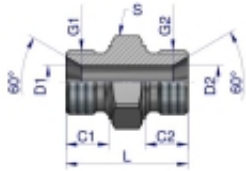

Link do produktu: <https://zetrix.pl/zlaczka-hydrauliczna-calowa-bb-18-bsp-warynski-sprzedawane-po-10-p-13577.html>

Złączka hydrauliczna calowa BB 1/8" BSP Waryński (sprzedawane po 10)

Cena

32,52 zł

Numer katalogowy

178400957

Kod producenta

20290

Kod EAN

5902287191561

Opis produktu

Złączka hydrauliczna calowa BB 1/8" BSP Waryński. Elementy złączne zostały zaprojektowane i wykonane zgodnie z obowiązującymi normami, które szczegółowo opisują wymagania jakościowe i wymiarowe. Są kompatybilne z elementami złącznymi innych renomowanych producentów hydrauliki siłowej.