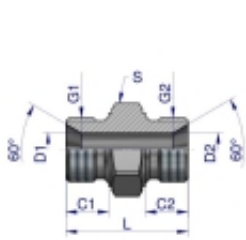

Link do produktu: <https://zetrix.pl/zlaczka-hydrauliczna-redukcyjna-calowa-bb-12-x-34-bsp-warynski-sprzedawane-po-5-p-13703.html>

Złączka hydrauliczna redukcyjna calowa BB 1/2" x 3/4" BSP Waryński (sprzedawane po 5)

Cena	52,40 zł
Numer katalogowy	178401600
Kod producenta	20409
Kod EAN	5902287192759

Opis produktu

Złączka hydrauliczna redukcyjna calowa BB 1/2" x 3/4" BSP Waryński. Elementy złączne zostały zaprojektowane i wykonane zgodnie z obowiązującymi normami, które szczegółowo opisują wymagania jakościowe i wymiarowe. Są kompatybilne z elementami złącznymi innych renomowanych producentów hydrauliki siłowej.