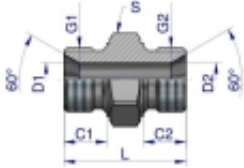

Link do produktu: <https://zetrix.pl/zlaczka-hydrauliczna-redukcyjna-calowa-bb-18-x-14-bsp-warynski-sprzedawane-po-10-p-13697.html>

Złączka hydrauliczna redukcyjna calowa BB 1/8" x 1/4" BSP Waryński (sprzedawane po 10)

Cena

37,13 zł

Numer katalogowy

178401572

Kod producenta

20405

Kod EAN

5902287192711

Opis produktu

Złączka hydrauliczna redukcyjna calowa BB 1/8" x 1/4" BSP Waryński. Elementy złączne zostały zaprojektowane i wykonane zgodnie z obowiązującymi normami, które szczegółowo opisują wymagania jakościowe i wymiarowe. Są kompatybilne z elementami złącznymi innych renomowanych producentów hydrauliki siłowej.