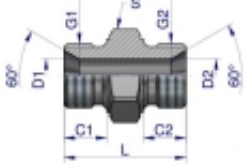

Link do produktu: <https://zetrix.pl/zlaczka-hydrauliczna-redukcyjna-calowa-bb-38-x-34-bsp-warynski-sprzedawane-po-2-p-13702.html>

Złączka hydrauliczna redukcyjna calowa BB 3/8" x 3/4" BSP Waryński (sprzedawane po 2)

Cena

19,99 zł

Numer katalogowy

178401595

Kod producenta

20403

Kod EAN

5902287192698

Opis produktu

Złączka hydrauliczna redukcyjna calowa BB 3/8" x 3/4" BSP Waryński. Elementy złączne zostały zaprojektowane i wykonane zgodnie z obowiązującymi normami, które szczegółowo opisują wymagania jakościowe i wymiarowe. Są kompatybilne z elementami złącznymi innych renomowanych producentów hydrauliki siłowej.